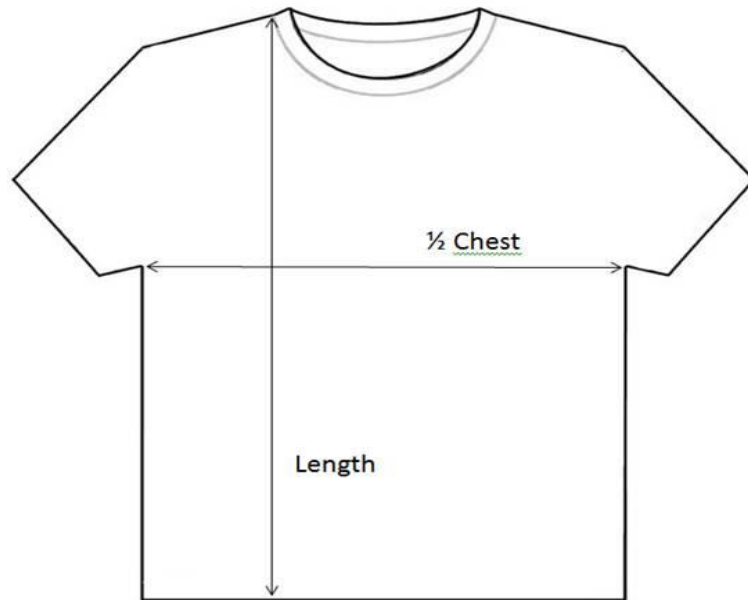

mantis

M71 - Ladies' Long Tee	S	M	L	XL
1/2 Chest (measured 2.5 cm below armhole)	41	44	47	51
Length	71,5	73	74,5	76

in cm